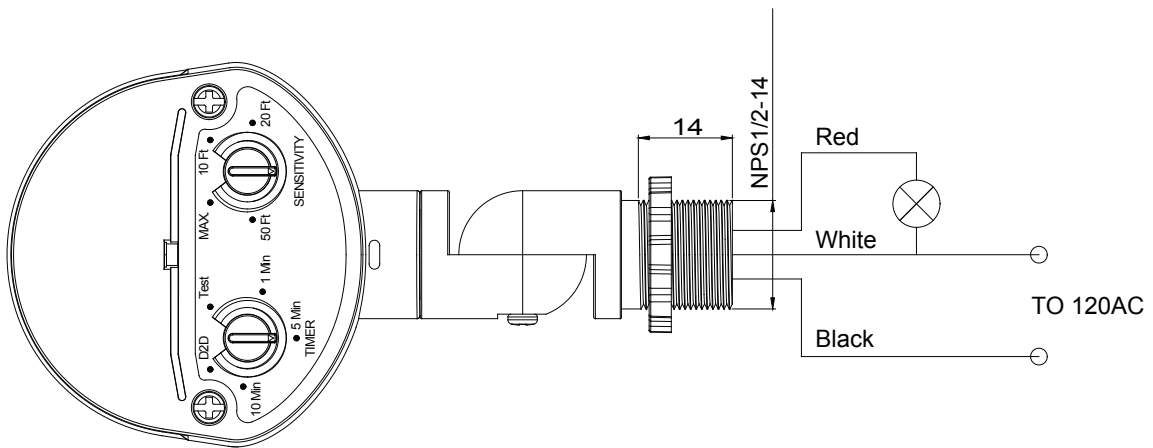

Electrical Characteristics

Descriptions	Specifications
Input power	120 VAC±10%, 60Hz
Load Rating	Max. 500W Incandescent lamp Or Max 200W LED Driver/LED bulb
Operation LUX	OFF→ON 20-90LUX ON→OFF Max: 800LUX
Power Consumption	Max. 0.5 Watt when stand-by
Operation Temp	-30°C ~ 50°C

Wiring Diagram

Wires in 1007 18AWG 80°C 300V

WARNING: PROPOSITION 65

Handling the coated electrical wires and fixture of this product can expose you to chemicals including lead, which is known to the State of California to cause cancer and/or birth defects or other reproductive harm. For more information go to [www. P65Warnings.ca.gov](http://www.P65Warnings.ca.gov).