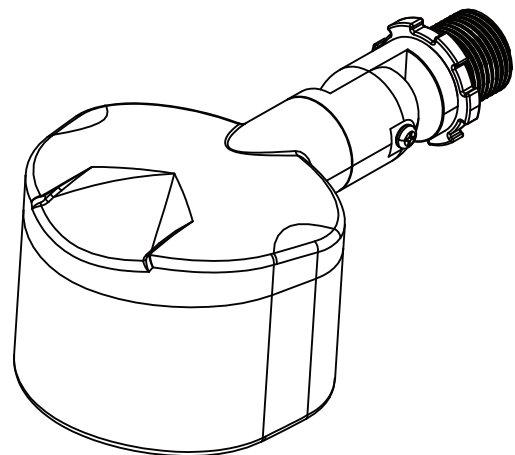

PIR MOTION SENSOR

READ ALL OF THESE INSTALLATION INSTRUCTIONS BEFORE INSTALLING THE FIXTURE

WARNING:

These products may represent a possible shock or fire hazard if improperly installed or attached in any way. Products should be installed by a qualified electrician in accordance with these instructions, current local electrical code or the current National Electric Code (NEC).

- Detection Range max 180°.
- Detection Distance: 5-60 ft. (adjustable)
- Time Setting: 10 sec. - 10min.
- Plastic Enclosure in PC 5VA, UV Rating.

Electrical Characteristics

Descriptions	Specifications
Input power	120 VAC±10%, 60Hz
Load Rating	Max. 500W Incandescent lamp Or Max 200W LED Driver/LED bulb
Operation LUX	OFF→ON 20-90LUX ON→OFF Max: 800LUX
Power Consumption	Max. 0.5 Watt when stand-by
Operation Temp	-30°C ~ 50°C